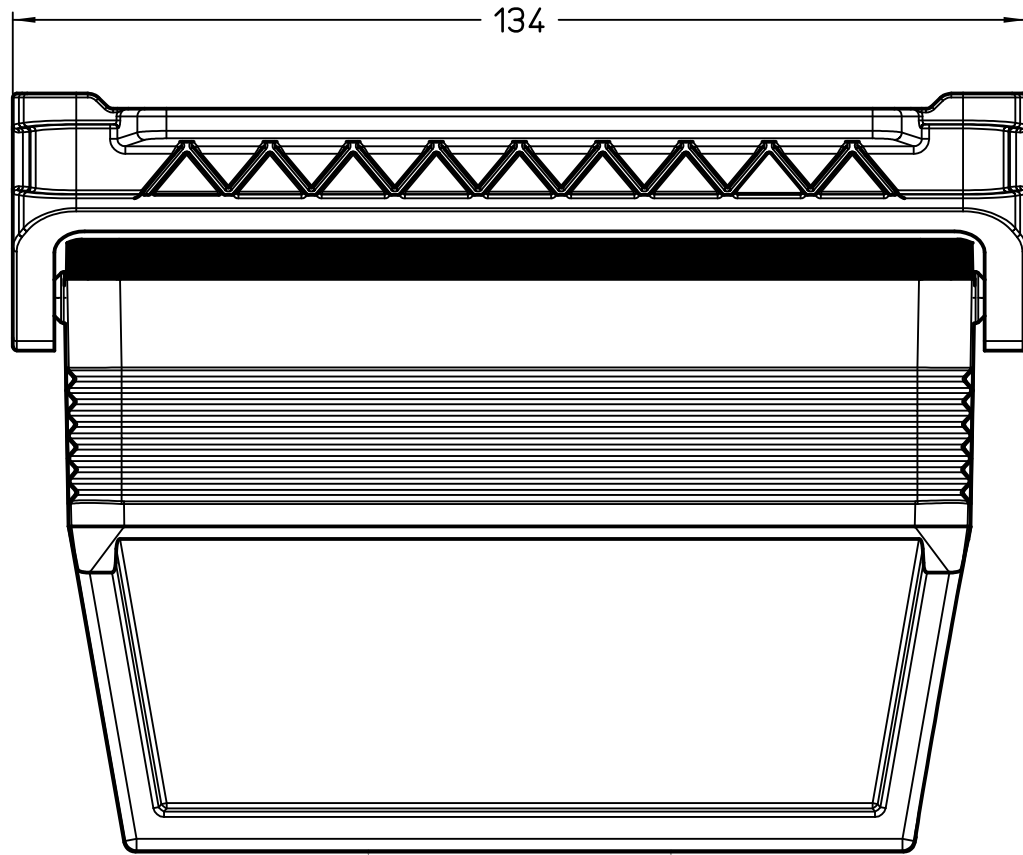

Diritti riservati All rights reserved

Dimensions  
in mm

Simplified representation with dimensions without tolerance

Original Size A4

JMPFV 24LG32

Date 14/11/23

hood, size "104.27", 1x M32 top entry,

Sign. G. Renna

with 1 Jei-P lever

Scale

1:1