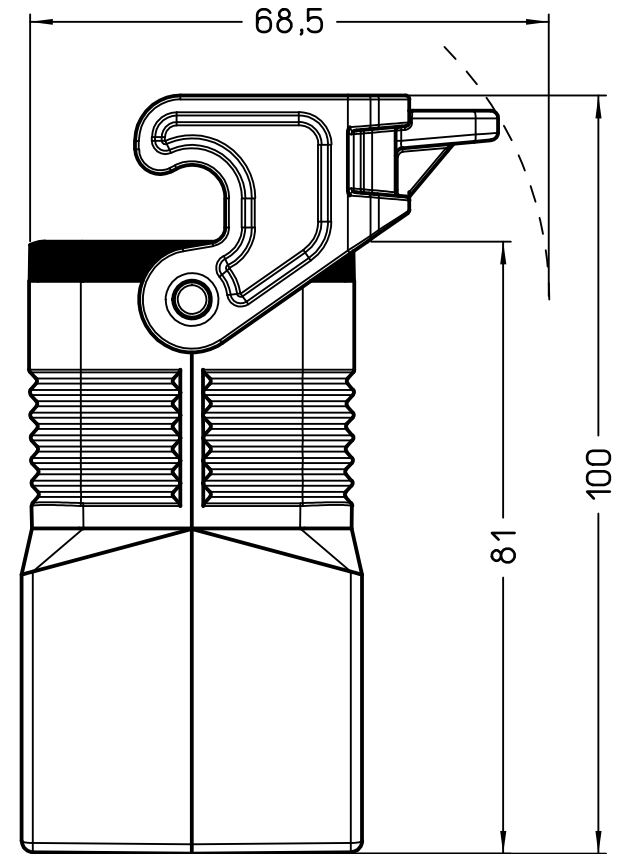

Diritti riservati All rights reserved

Dimensions  
in mm

Simplified representation with dimensions without tolerance

Original Size A4

JMPFV 24LG32

Date 14/11/23

hood, size "104.27", 1x M32 top entry,

Sign. G. Renna

with 1 Jei-P lever

Scale

1:1